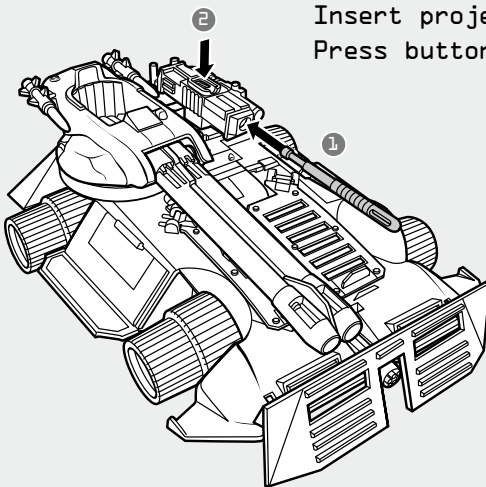

GI JOE

COBRA FURY™

WARNING:

CHOKING HAZARD—Small parts.
Not for children under 3 years.

AGES 4+

24731/24728 Asst.

SOME ASSEMBLY REQUIRED. NO TOOLS NEEDED.

1. Attach wheels.

2. Attach battering ram and launcher.

3. Attach gun and missiles to turret. Attach turret to vehicle.

Insert projectile.
Press button to fire.

Elevating gun turret.