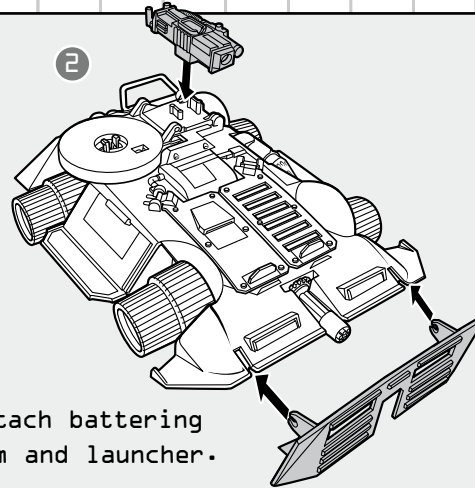

GI JOE

COBRA FURY™

WARNING:

CHOKING HAZARD—Small parts.
Not for children under 3 years.

AGES 4+

24731/24728 Asst.

SOME ASSEMBLY REQUIRED. NO TOOLS NEEDED.

1. Attach wheels.

2. Attach battering ram and launcher.

3. Attach gun and missiles to turret. Attach turret to vehicle.

Insert projectile.
Press button to fire.

Elevating gun turret.