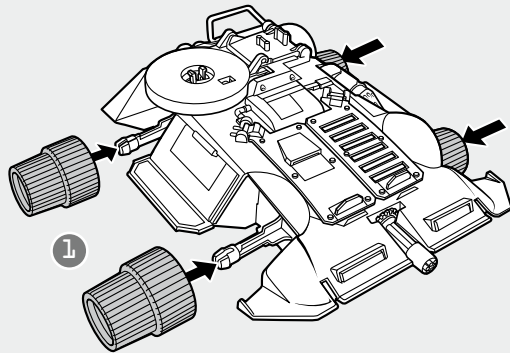

GI JOE

COBRA FURY™

WARNING:

CHOKING HAZARD—Small parts.
Not for children under 3 years.

AGES 4+

24731/24728 Asst.

SOME ASSEMBLY REQUIRED. NO TOOLS NEEDED.

1. Attach wheels.

2. Attach battering ram and launcher.

3. Attach gun and missiles to turret. Attach turret to vehicle.

Insert projectile.
Press button to fire.

Elevating gun turret.