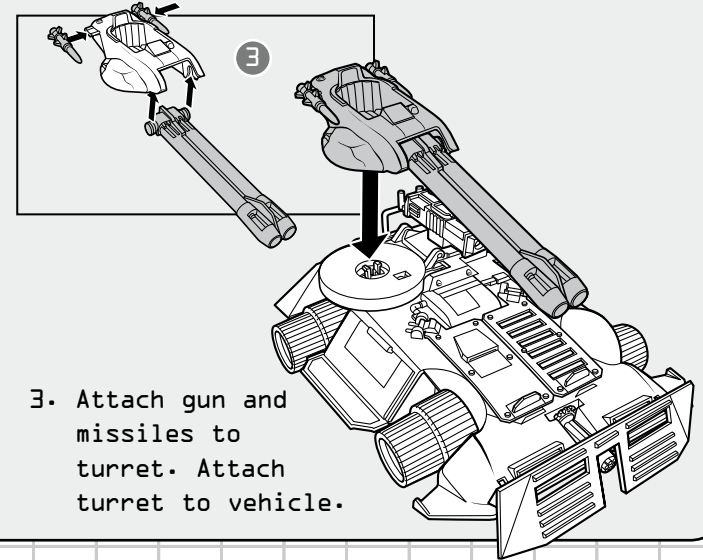

GI JOE

COBRA FURY™

WARNING:

CHOKING HAZARD—Small parts.
Not for children under 3 years.

AGES 4+

24731/24728 Asst.

SOME ASSEMBLY REQUIRED. NO TOOLS NEEDED.

1. Attach wheels.

2. Attach battering ram and launcher.

3. Attach gun and missiles to turret. Attach turret to vehicle.

Insert projectile.
Press button to fire.

Elevating gun turret.